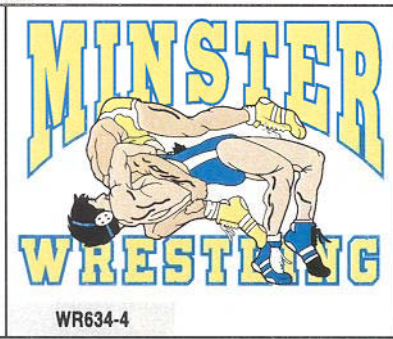

IMPRINTED GRAPHICS FOR T'S & FLEECE

All designs can be imprinted in 1, 2, 3, or 4 colors. One color designs are included in the price of the garment. See price list for cost of additional imprint colors or call your local NEFF representative or NEFF Customer Service at 1-800-232-6333

WR395-3

NEFF OFFERS A COMPLETE LINE OF AWARDS TO AID YOU IN MOTIVATING YOUR TEAM TO GO THAT EXTRA YARD. NEFF MOTIVATION, INC. • P.O. Box 218 • Greenville, OH 45331 • 1-800-232-6333 • FAX 1-800-544-9030 • www.neffco.com