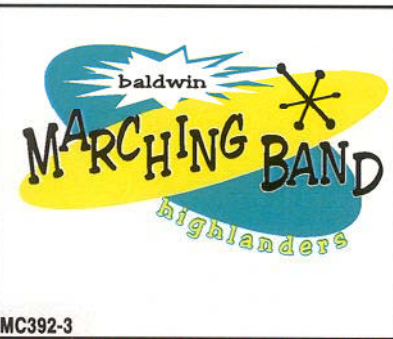

MC392-3

MU433-4

MU766-3

IMPRINTED GRAPHICS FOR T'S & FLEECE

All designs can be imprinted in 1, 2, 3, or 4 colors.
One color designs are included in the price of the garment.
See price list for cost of additional imprint colors or call your local NEFF representative or NEFF Customer Service at 1-800-232-6333