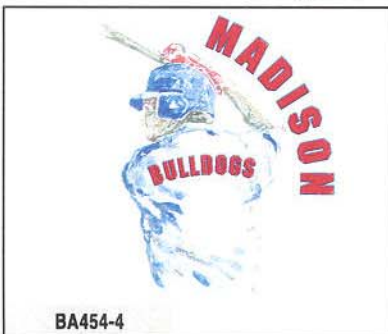

IMPRINTED GRAPHICS FOR T'S & FLEECE

All designs can be imprinted in 1, 2, 3, or 4 colors.
One color designs are included in the price of the garment.
See price list for cost of additional imprint colors or call your local NEFF representative or NEFF Customer Service at 1-800-232-6333

BA443-3