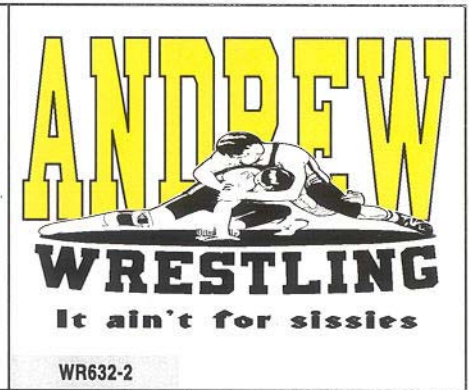

IMPRINTED GRAPHICS FOR T'S & FLEECE

All designs can be imprinted in 1, 2, 3, or 4 colors. One color designs are included in the price of the garment. See price list for cost of additional imprint colors or call your local NEFF representative or NEFF Customer Service at 1-800-232-6333

NEFF OFFERS A COMPLETE LINE OF AWARDS TO AID YOU IN MOTIVATING YOUR TEAM TO GO THAT EXTRA YARD. NEFF MOTIVATION, INC. • P.O. Box 218 • Greenville, OH 45331 • 1-800-232-6333 • FAX 1-800-544-9030 • www.neffco.com