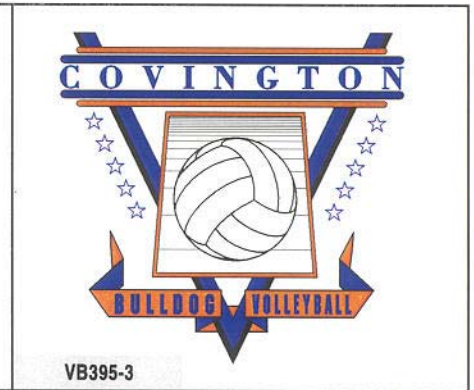

IMPRINTED GRAPHICS FOR T'S & FLEECE

All designs can be imprinted in 1, 2, 3, or 4 colors.
One color designs are included in the price of the garment.
See price list for cost of additional imprint colors or call your local NEFF representative or
NEFF Customer Service at 1-800-232-6333