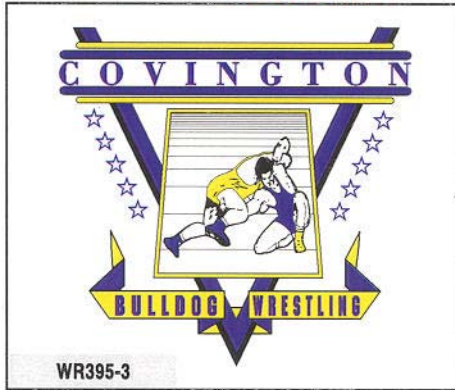

VB773-3

VB774-2

VB775-2

IMPRINTED GRAPHICS FOR T'S & FLEECE

WR774-2

All designs can be imprinted in 1, 2, 3, or 4 colors. One color designs are included in the price of the garment. See price list for cost of additional imprint colors or call your local NEFF representative or NEFF Customer Service at 1-800-232-6333