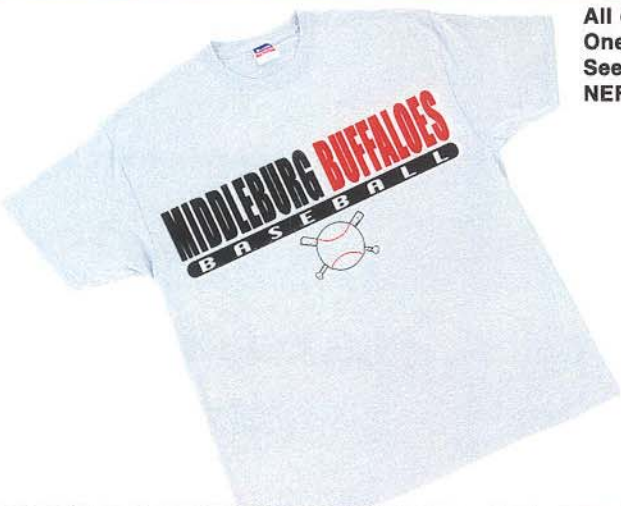

MC392-3

MU433-4

MU766-3

IMPRINTED GRAPHICS FOR T'S & FLEECE

All designs can be imprinted in 1, 2, 3, or 4 colors.
One color designs are included in the price of the garment.
See price list for cost of additional imprint colors or call your local NEFF representative or NEFF Customer Service at 1-800-232-6333