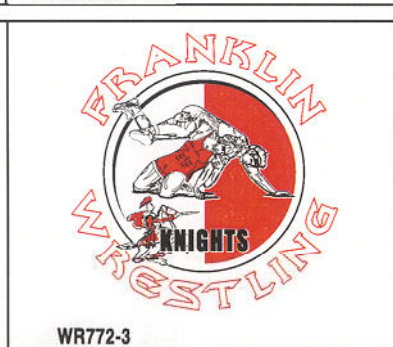

GN756-2

WR773-3

WR772-3