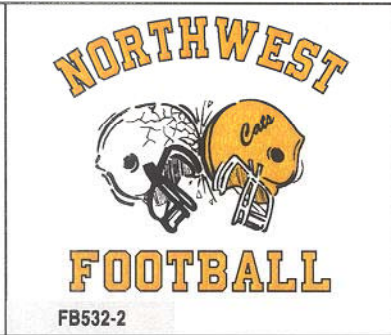

IMPRINTED GRAPHICS FOR T'S & FLEECE

All designs can be imprinted in 1, 2, 3, or 4 colors.
One color designs are included in the price of the garment.
See price list for cost of additional imprint colors or call your local NEFF representative or NEFF Customer Service at 1-800-232-6333

FB436-3