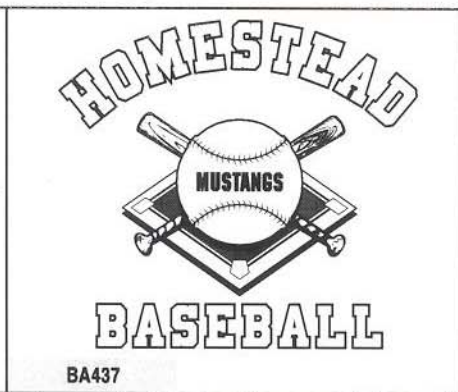

IMPRINTED GRAPHICS FOR T'S & FLEECE

All designs can be imprinted in 1, 2, 3, or 4 colors.
One color designs are included in the price of the garment.
See price list for cost of additional imprint colors or call your local NEFF representative or NEFF Customer Service at 1-800-232-6333