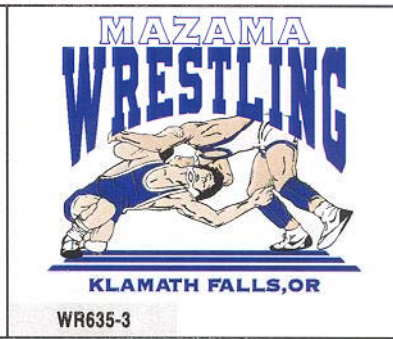

WR395-3

WR632-2