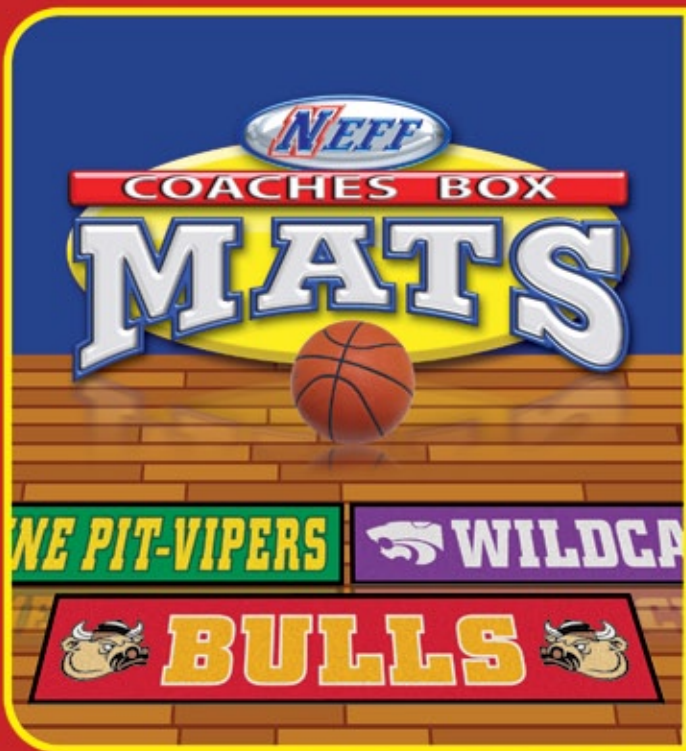

Designed to meet each state's requirements, Coaches Box Mats provide a portable, long lasting solution to defining the coaches box area.

Durable and easy to clean, Coaches Box mats are made to last and will look great year after year.

AVAILABLE LAYOUTS:

OUR COACHES BOX AND CHECK-IN MATS MEET THE GUIDELINES OF THE NATIONAL FEDERATION OF HIGH SCHOOLS

(INDIVIDUAL STATE REQUIREMENTS MAY VARY FROM NFHS SUGGESTED GUIDELINES)