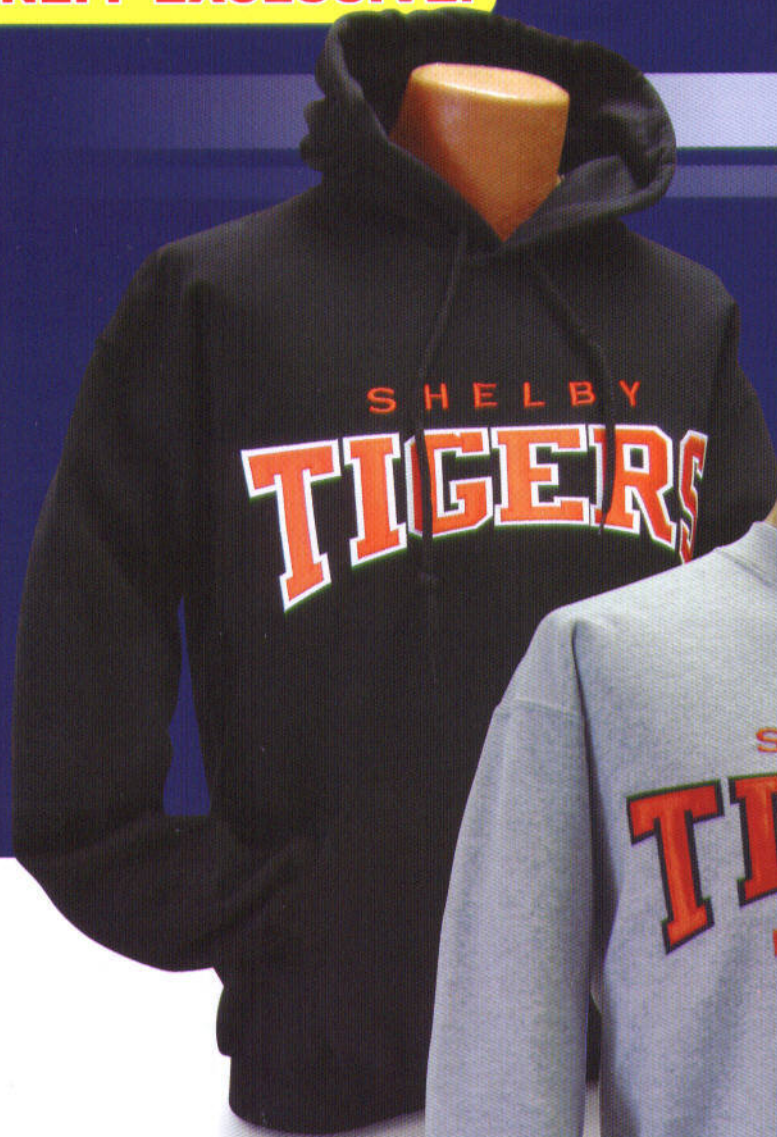

NEFF EXCLUSIVE!

- 9 oz. comfort fleece
- Fashion knit cuff & collar
- 2 color sewn lettering in a bridge arch style
- 2 Embroidery line options

NEW!
Twill on Twill
OPTION

▶ Available in Crew (FLRETRO2C) and Hoodie (FLRETRO2H) styles, **Retro Deuce** features sewn lettering in a bold bridge arch style. Two embroidery options available, one above bridge arch and one below with a 15 letter maximum per line. Ideal for bands, athletic teams and boosters!

▶ Colors: Black, Grey, Navy, Scarlet