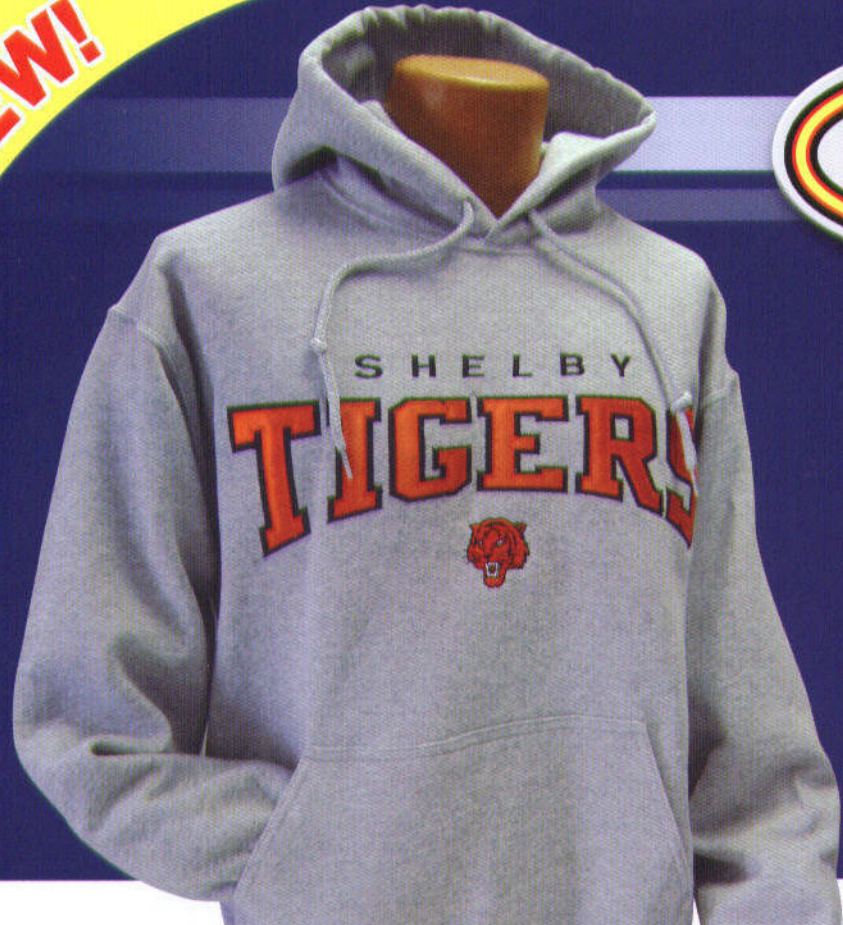

**NEW!**

- 9 oz. comfort fleece
- Fashion knit cuff & collar
- 2 color sewn lettering in a bridge arch style
- Embroidered school mascot or logo

**NEFF EXCLUSIVE!**

▶ Show your school spirit with an embroidered mascot or school logo on the **NEW Retro Extreme**. Available in Crew (FLRETRO3C) and Hoodie (FLRETRO3H) styles, **Retro Extreme** features sewn lettering in a bold bridge arch style. Ideal for bands, athletic teams and boosters!